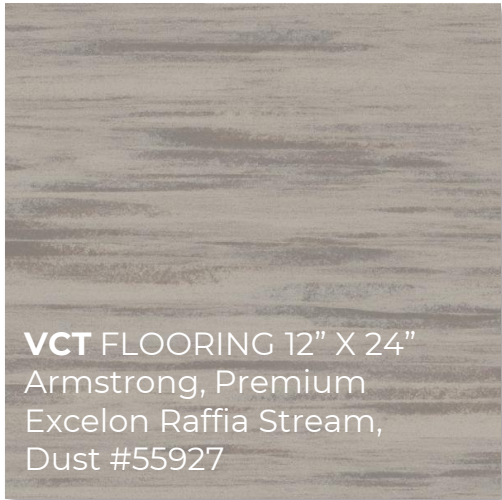

12" x 24" PORCELAIN **TILE**
Daltile – Fabric Art, Modrn
Text Medium Gray, MT53

VCT FLOORING 12" X 24"
Armstrong, Premium
Excelon Raffia Stream,
Dust #55927