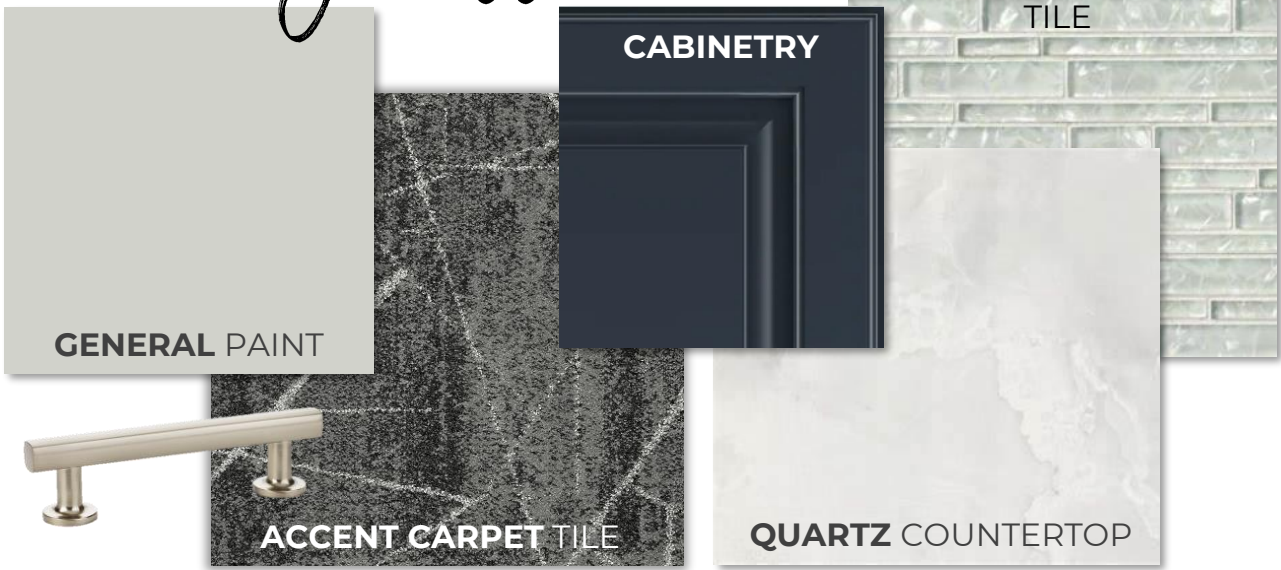

Waiting/Coffee Bar

CONCEPTUAL ELEVATION